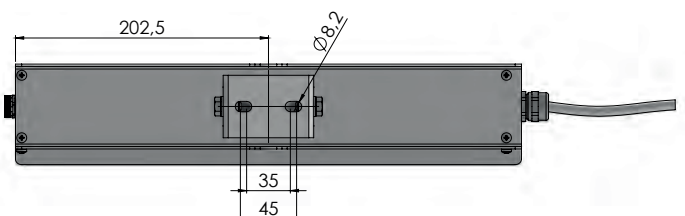

LTF 400

Floodlight

Sabik LTF 400 is a floodlight for illuminating fixed structures and auxiliary signs. Designed to excel in demanding marine environment, it is also a robust choice for inland installations.

LTF 400 comes in different opening angles and brightness options to match your illuminating and power consumption requirements. The integrated high efficiency controller and maintenance-free LED-based design make this product ideal for remote and solar-powered installation.

Optical specification

Light source	High Power Light Emitting Diode (LED)
Color	White
Luminance	120 lm / W
Divergence	8° / 50° FWHM (Narrow, Wide)

Main technical specification

Lens	UV stabilized acrylic
Housing	Aluminium, stainless steel A4, UV stabilized acrylic
Designed service life	More than 10 years
Temperature range	-40° to +60°C / -40° to +140°F
Voltage	12 VDC (10-30 VDC)
Solar charger	No
Degree of protection	IP65
Reverse polarity protection	Yes
Daytime idle consumption	< 0.6 mA @ 12 VDC
Battery cut off voltage	10 VDC
Cable length	10 m / 32.8 ft