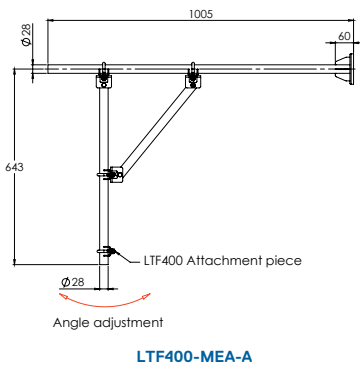

Optical specification

Light source	High Power Light Emitting Diode (LED)
Color	White
Luminance	120 lm / W
Divergence	8° / 50° FWHM (Narrow, Wide)

Main technical specification

Lens	UV stabilized acrylic
Housing	Aluminium, stainless steel A4, UV stabilized acrylic
Designed service life	More than 10 years
Temperature range	-40° to +60°C / -40° to +140°F
Voltage	12 VDC (10-30 VDC)
Solar charger	No
Degree of protection	IP65
Reverse polarity protection	Yes
Daytime idle consumption	< 0.6 mA @ 12 VDC
Battery cut off voltage	10 VDC
Cable length	10 m / 32.8 ft

Product	Product dimensions (DxWxH) mm	Product weight kg	Packing dimensions (DxWxH) mm	Gross weight kg	Product dimensions (DxWxH) inch	Product weight lb	Packing dimensions (DxWxH) inch	Gross weight lb
LTF400	72x440x79	1.3	300x440x200	3.2	2.8x17.3x3.1	2.9	11.8x17.3x7.9	7