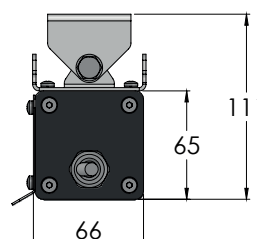

Optical specification

Light source	High Power Light Emitting Diode (LED)
Color	White
Luminance	120 lm / W
Divergence	8° / 50° FWHM (Narrow, Wide)

Main technical specification

Lens	UV stabilized acrylic
Housing	Aluminium, stainless steel A4, UV stabilized acrylic
Designed service life	More than 10 years
Temperature range	-40° to +60°C / -40° to +140°F
Voltage	12 VDC (10-30 VDC)
Solar charger	No
Degree of protection	IP65
Reverse polarity protection	Yes
Daytime idle consumption	< 0.6 mA @ 12 VDC
Battery cut off voltage	10 VDC
Cable length	10 m / 32.8 ft

Product	Product dimensions (DxWxH) mm	Product weight kg	Packing dimensions (DxWxH) mm	Gross weight kg	Product dimensions (DxWxH) inch	Product weight lb	Packing dimensions (DxWxH) inch	Gross weight lb
LTF400	72x440x79	1.3	300x440x200	3.2	2.8x17.3x3.1	2.9	11.8x17.3x7.9	7