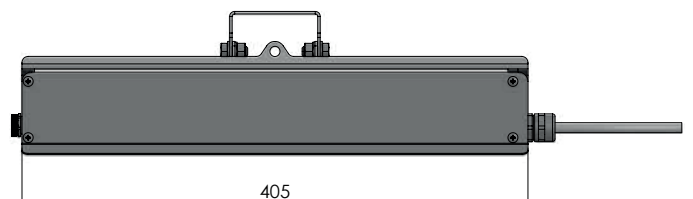

LTF 400

Floodlight

Sabik LTF 400 is a floodlight for illuminating fixed structures and auxiliary signs. Designed to excel in demanding marine environment, it is also a robust choice for inland installations.

LTF 400 comes in different opening angles and brightness options to match your illuminating and power consumption requirements. The integrated high efficiency controller and maintenance-free LED-based design make this product ideal for remote and solar-powered installation.

- **Very low power consumption ideal for solar-powered sites**
- **Rugged, sealed, maintenance-free construction**
- **Automatic day/night switching**
- **Beam profile optimized for even distribution on luminated structures**

Optical specification

Light source	High Power Light Emitting Diode (LED)
Color	White
Luminance	120 lm / W
Divergence	8° / 50° FWHM (Narrow, Wide)

Main technical specification

Lens	UV stabilized acrylic
Housing	Aluminium, stainless steel A4, UV stabilized acrylic
Designed service life	More than 10 years
Temperature range	-40° to +60°C / -40° to +140°F
Voltage	12 VDC (10-30 VDC)
Solar charger	No
Degree of protection	IP65
Reverse polarity protection	Yes
Daytime idle consumption	< 0.6 mA @ 12 VDC
Battery cut off voltage	10 VDC
Cable length	10 m / 32.8 ft