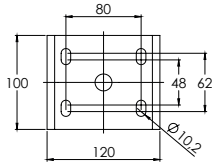

Optical specification

Light source	High Power Light Emitting Diode (LED)
Color	White
Luminance	120 lm / W
Divergence	8° / 50° FWHM (Narrow, Wide)

Main technical specification

Lens	UV stabilized acrylic
Housing	Aluminium, stainless steel A4, UV stabilized acrylic
Designed service life	More than 10 years
Temperature range	-40° to +60°C / -40° to +140°F
Voltage	12 VDC (10-30 VDC)
Solar charger	No
Degree of protection	IP65
Reverse polarity protection	Yes
Daytime idle consumption	< 0.6 mA @ 12 VDC
Battery cut off voltage	10 VDC
Cable length	10 m / 32.8 ft

Product	Product dimensions (DxWxH) mm	Product weight kg	Packing dimensions (DxWxH) mm	Gross weight kg	Product dimensions (DxWxH) inch	Product weight lb	Packing dimensions (DxWxH) inch	Gross weight lb
LTF400	72x440x79	1.3	300x440x200	3.2	2.8x17.3x3.1	2.9	11.8x17.3x7.9	7