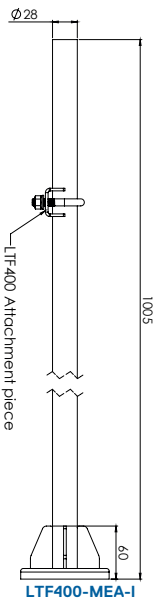

LTF 400

Floodlight

Sabik LTF 400 is a floodlight for illuminating fixed structures and auxiliary signs. Designed to excel in demanding marine environment, it is also a robust choice for inland installations.

Optical specification

Light source	High Power Light Emitting Diode (LED)
Color	White
Luminance	120 lm / W
Divergence	8° / 50° FWHM (Narrow, Wide)

Main technical specification

Lens	UV stabilized acrylic
Housing	Aluminium, stainless steel A4, UV stabilized acrylic
Designed service life	More than 10 years
Temperature range	-40° to +60°C / -40° to +140°F
Voltage	12 VDC (10-30 VDC)
Solar charger	No
Degree of protection	IP65
Reverse polarity protection	Yes
Daytime idle consumption	< 0.6 mA @ 12 VDC
Battery cut off voltage	10 VDC
Cable length	10 m / 32.8 ft

Order Overview LTF 400

Product code

LTF400 Power 0.9W	LTF400 Power 3W	LTF400 Power 10W	Beam opening
LTF400-W08D-1	LTF400-W08D-3	LTF400-W08D-10	8°
LTF400-W50D-1	LTF400-W50D-3	LTF400-W50D-10	50°

Dimensions

Product	Product dimensions (DxWxH) mm	Product weight kg	Packing dimensions (DxWxH) mm	Gross weight kg	Product dimensions (DxWxH) inch	Product weight lb	Packing dimensions (DxWxH) inch	Gross weight lb
LTF400	72x440x79	1.3	300x440x200	3.2	2.8x17.3x3.1	2.9	11.8x17.3x7.9	7